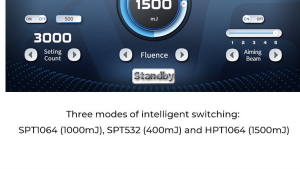

01

Ergonomic High-performance Handpiece

Smart adjustable interface

φ6 laser rod
2-6 mm spot size

02

3 Finesse Adapters Available

1064nm

2-6mm
ZOOM

532nm

2-4mm
ZOOM

1064nm

8*8mm
Fractional

03

SPT & HPT Intelligent Switching

Three modes of intelligent switching:
SPT1064 (1000mJ), SPT532 (400mJ) and HPT1064 (1500mJ)

Significant Effect

Laser Type	Crystal laser	Screen	10.1-inch industrial capacitive touch screen
Wavelength	532-1064 nm	Voltage	AC220V 50/60Hz
Spot Size	Φ2-Φ6 mm	Machine Power Consumption	< 800W
Hand Tools	Q-switching handpiece + multiple treatment heads	Cooling System	Water cooler (sustainable 24Hr operation)
Energy	SPT 532nm: 20 - 400 mJ SPT 1064nm: 50 - 1000 mJ HPT 1064nm: 100 - 1500 mJ	Operating Temperature	10-30 °C
Frequency	1-10Hz Auto	Dimension/G.W.	Main unit: 61*47*13cm(L*W*H), 24KG Trolley: 55.5*42*90cm(L*W*H), 20KG